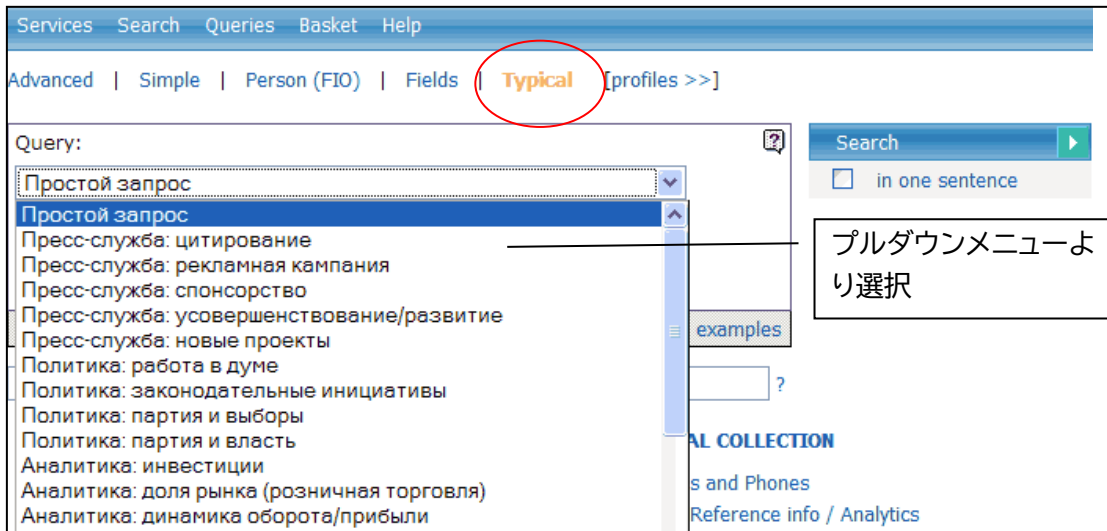

C: 検索テンプレートを利用する

頻繁に検索されるトピックについて、検索テンプレートが用意されています。

検索テンプレートを利用するには、「Typical」をクリックし、プルダウンメニューよりトピックを選択します。