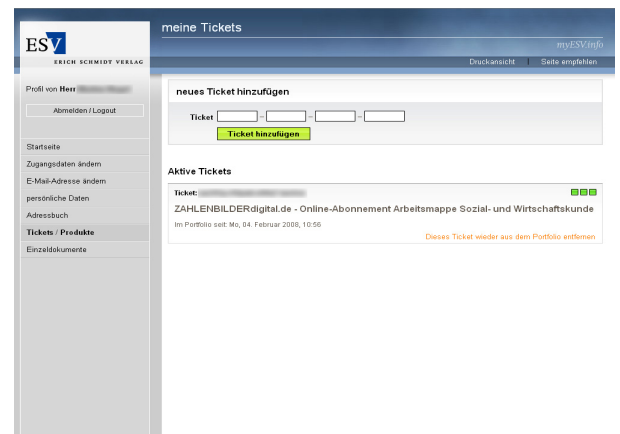

Your start on www.DSdigital.de via www.myESV.info

For your access to www.DSdigital.de you need to register once under www.myESV.info

If you are already registered as a user under www.myESV.info please start with Step 4.

Step 1

Start Internet on page www.myESV.info. Create there your own user account: Please enter your address, your e-mail address and define your personal login and password.

Step 2

Within minutes after completing registration you will receive an e-mail from us to validate once your registration.

This so-called "validation link" must be clicked in order to confirm that you really want to sign on. It is used to avoid abuse of your e-mail address by others.

Step 3

Then login in the login area (= blue cone) under www.myESV.info.

Step 4

In order to complete registration on www.myESV.info enter your ticket for access on www.DSdigital.de under "Tickets/Produkte".

Step 5

You can logout now.

Step 6

Call up www.DSdigital.de and login: Content is available immediately to your full disposal!!