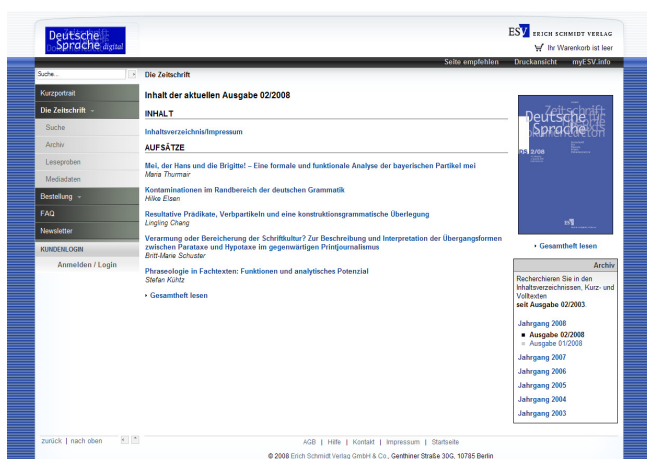

This so-called "validation link" must be clicked in order to confirm that you really want to sign on. It is used to avoid abuse of your e-mail address by others.

Step 3

Then login in the login area (= blue cone) under www.myESV.info.

Step 4

In order to complete registration on www.myESV.info enter your ticket for access on www.DSdigital.de under "Tickets/Produkte".

Step 5

You can logout now.

Step 6

Call up www.DSdigital.de and login: Content is available immediately to your full disposal!!